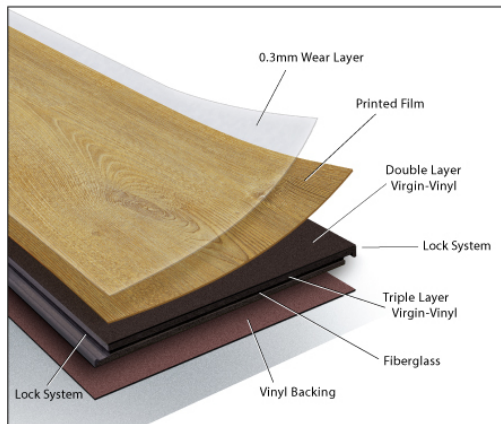

NEW

KONECTO® **CLICK**

RESILIENT FLOORING

Product Specifications

Dimension	4mm x 190mm x 1210mm
Wear Layer Thickness	0.3mm
Finishes	Ceramic Bead Technology
Embossing	Barnside
Packaging	10 pcs per pack / 24.74 sqft per pack
Warranty	25 years for Residential, 10 years for Light Commercial

Product Layout Structure

KC1071 Red Cherry

KC4107 Ice Maple

KC4142 Buttercream

KC4146 Hazelnut

KC4181 Black Walnut

KC54616 Aspen Oak Silver

KC54617 Aspen Oak White